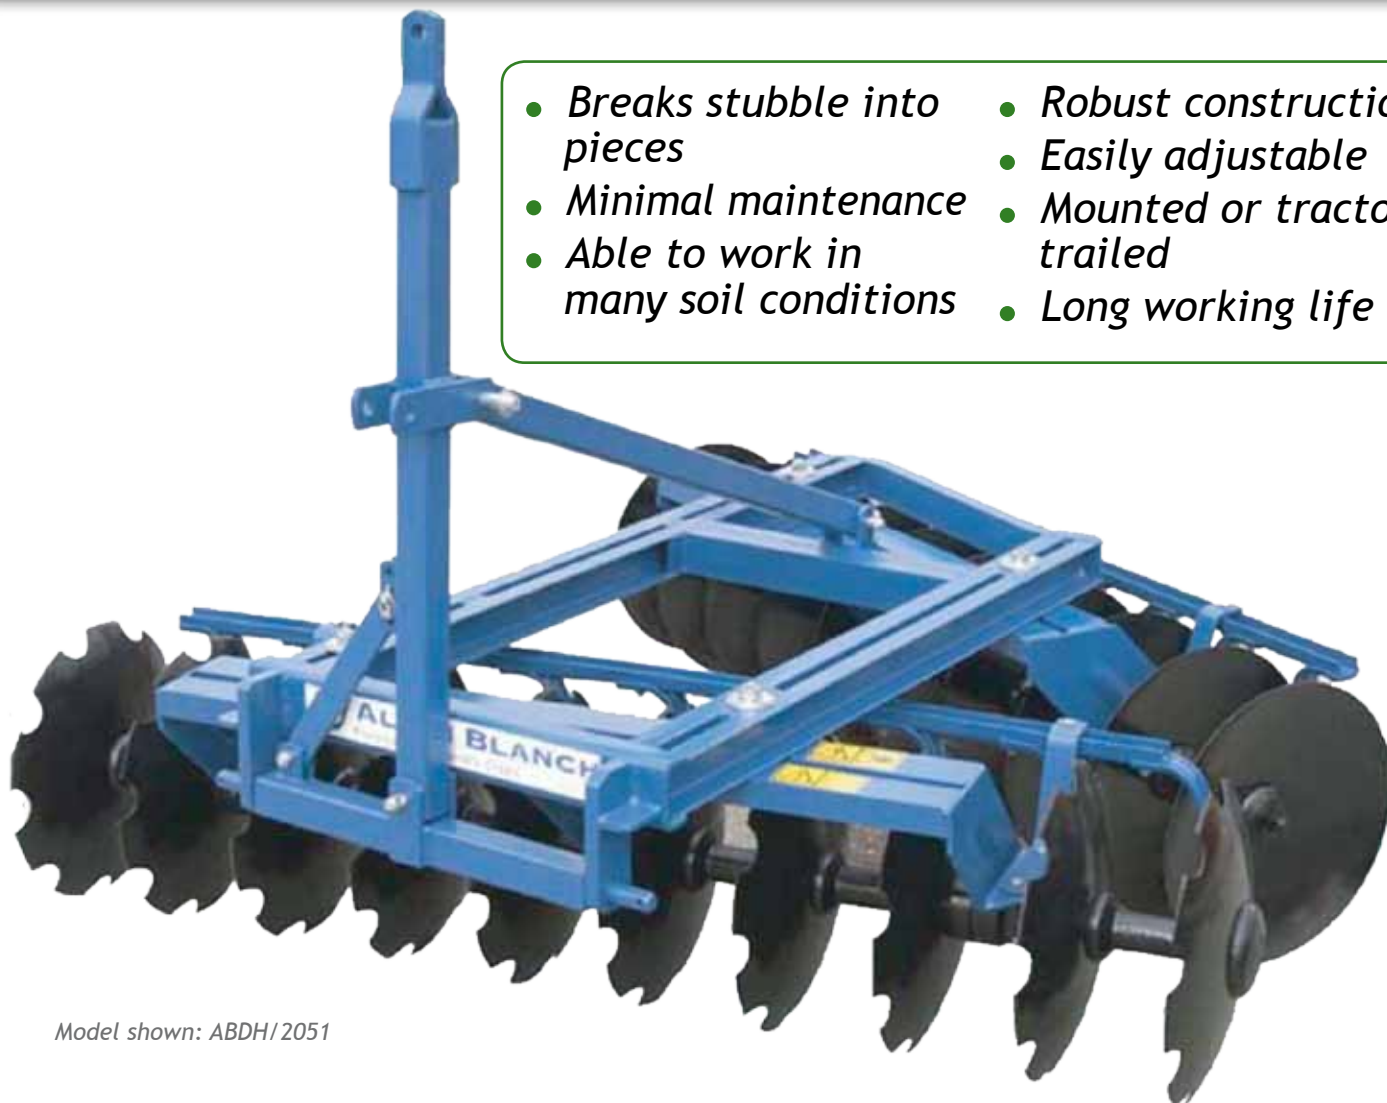

DISC HARROW

- Breaks stubble into pieces
- Minimal maintenance
- Able to work in many soil conditions
- Robust construction
- Easily adjustable
- Mounted or tractor trailed
- Long working life

Model shown: ABDH/2051

SPECIFICATIONS

Model	Number of disc	Dia of disc	Space of discs	Total width	Total height	Total weight	Working width	Required power	Working angle
		mm	mm	mm	mm	kg	mm	hp	mm
ABDH/1651	16	510 x 4	225	1900	1200	440	1800	40-45	0-25
ABDH/1851	18	510 x 4	225	2120	1200	465	2020	45-55	0-25
ABDH/2051	20	510 x 4	225	2340	1200	485	2250	55-65	0-25