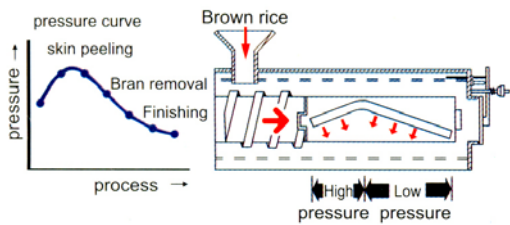

# **AB** ALVAN BLANCH

Processing the World's Crops

MODEL ABCMG-75A

- AB** High output capacity
- AB** No rubber brakes used - lower downtime
- AB** Space saving design
- AB** High head rice recovery - less broken rice.
- AB** Easy to operate and service
- AB** Automatic adjustments allows whiter rice
- AB** Low power consumption
- AB** Cost effective investment in rice milling

Model	Capacity (T/Hr)		Power Consumption (KW)		Dimensions (mm)		
	Max	Min	Top	Bottom	Width	Length	Height
CMG-75A	3.6	2	18.5	37	770	1950	2235