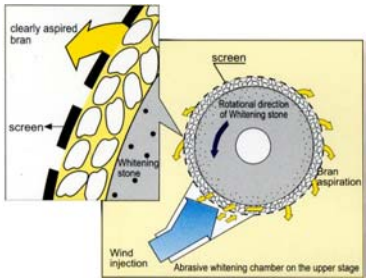

# **AB** ALVAN BLANCH

Processing the World's Crops

MODEL ABCMG-75A

- AB** High output capacity
- AB** No rubber brakes used - lower downtime
- AB** Space saving design
- AB** High head rice recovery - less broken rice.
- AB** Easy to operate and service
- AB** Automatic adjustments allows whiter rice
- AB** Low power consumption
- AB** Cost effective investment in rice milling

Model	Capacity (T/Hr)		Power Consumption (KW)		Dimensions (mm)		
	Max	Min	Top	Bottom	Width	Length	Height
CMG-75A	3.6	2	18.5	37	770	1950	2235