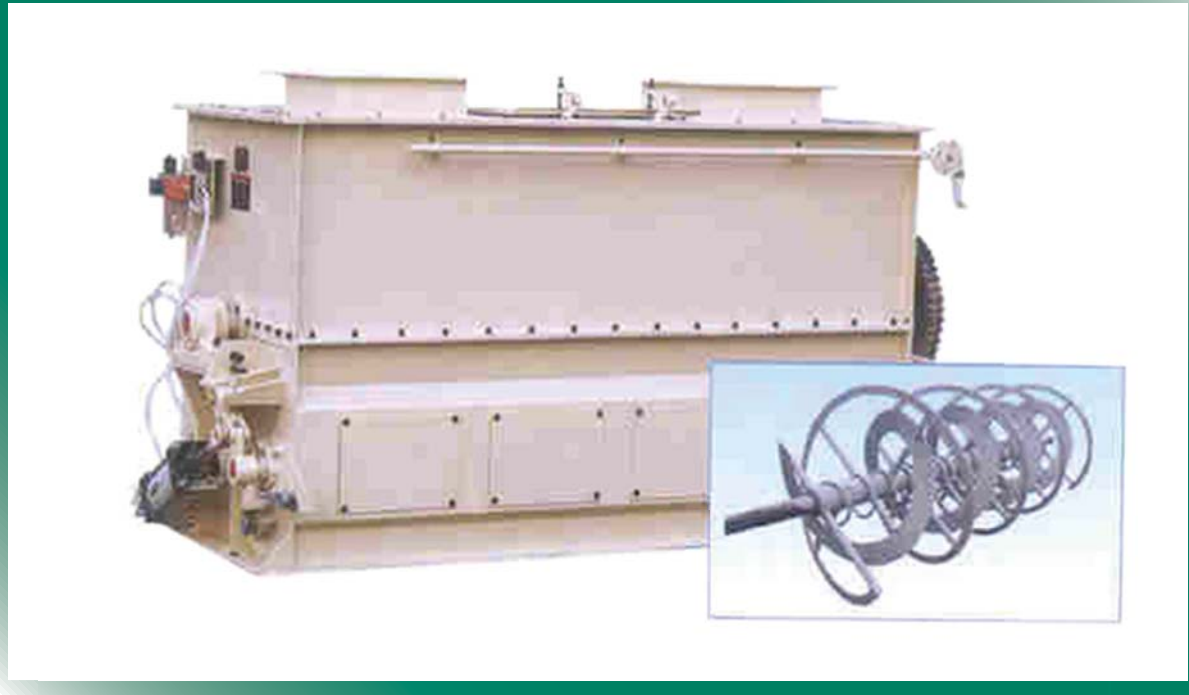

HORIZONTAL RIBBON MIXER

AB *Twin mixing ribbons*

AB *Full width discharge gate*

AB *High mixing efficiency*

Model	RM.0.125	RM.0.25	RM.0.6	RM.1	RM.2.5	RM.5	RM.7.5	RM.10	RM.12.5	RM.15
Volume (litres)	125	250	600	1 000	2500	5000	7500	10,000	12,500	15,000
Capacity @ 500 Kg/m ³	50	100	250	500	1000	2000	3000	4000	5000	6000
Motor Power Kw	0.75	2.2	5.5	11	15	30	37	45	55	75